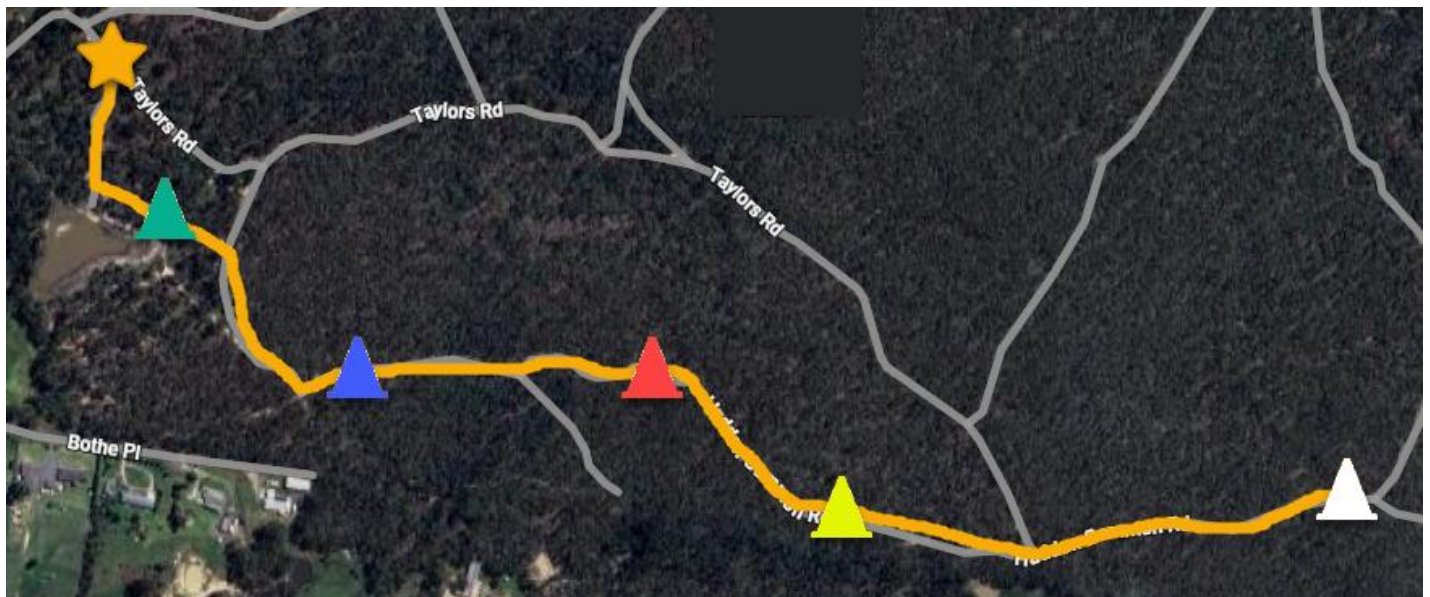

Woody Yaloak Athletic Club

Haddon, Victoria

WEEK 6

Date	29 May 2026
Time	430pm
Location	Common #2
Address	Taylor's Road, Haddon Common
Race Marshall	Sarah Widdowson

Meet Notes:

To get to the start:

- The start is at the other end of the Haddon Common, the entry is off Taylor's Road.

Parent helpers:

- Putting out cones
- Packing up cones
- Timekeeper
- Writing results down
- Marshall on each cone

The course:

This is an out and back course, running to your coloured cone and then back to the start/finish line.

AGE GROUP	COURSE	DISTANCE
6	To Green Cone	500m
U8	To Blue Cone	1000m
U10	to Red Cone	1500m
U12	to Yellow Cone	2000m
U14+	to White Cone	3000m

New runners who are doing a trial, please see Grace to add your name to the time sheet and confirm your age group before starting.